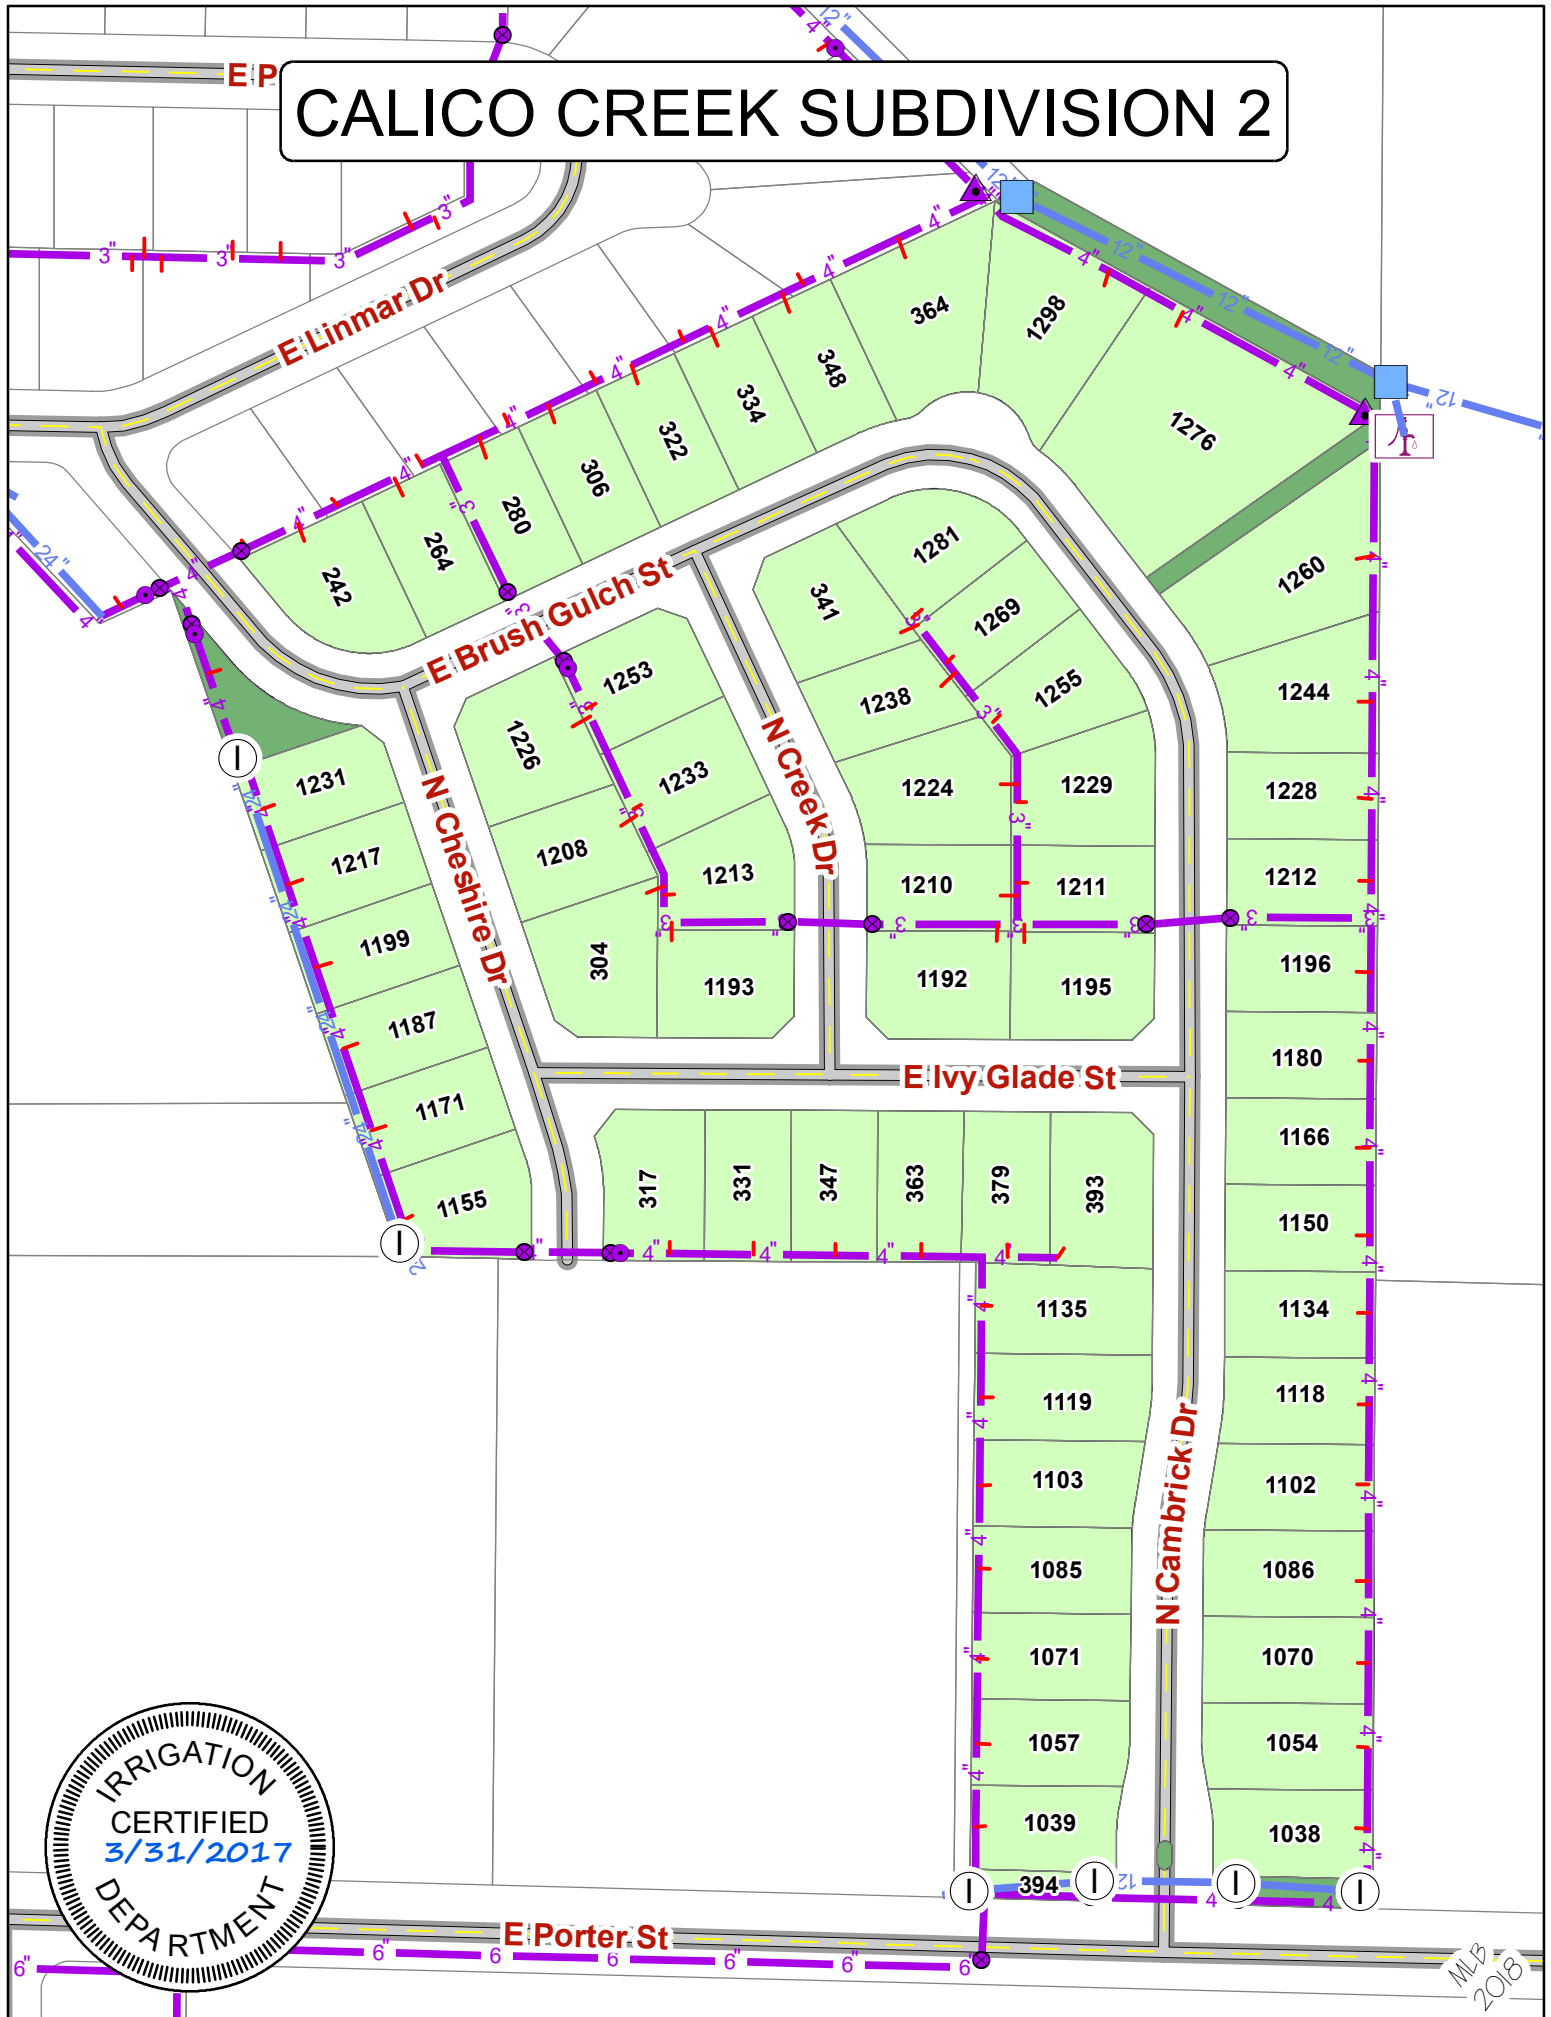

# CALICO CREEK SUBDIVISION 2

MLB  
2018