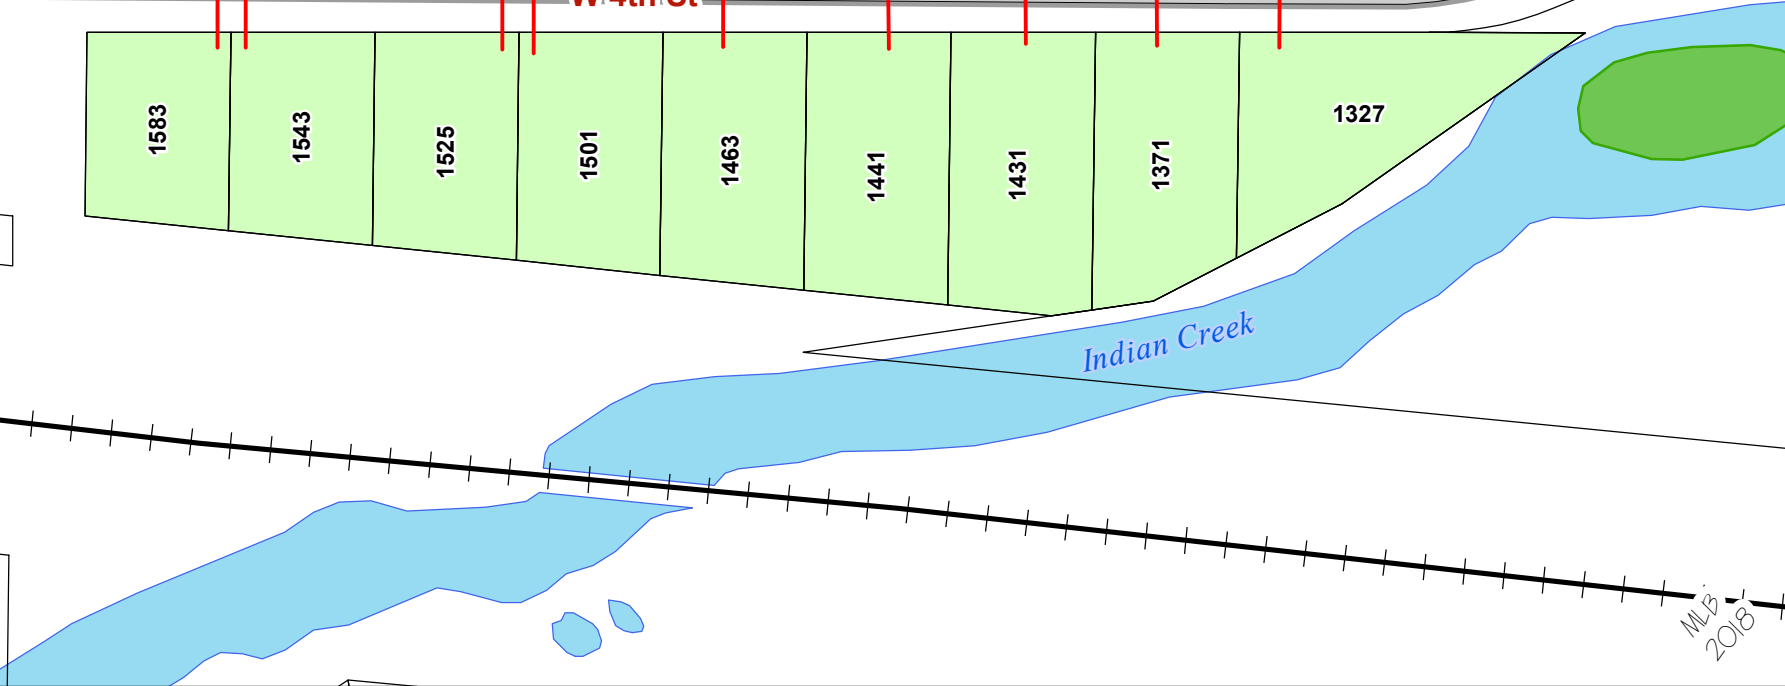

AMENDED PLAT OF KUNA LOTS 1 - 9 BLOCK 22

MLB
2018