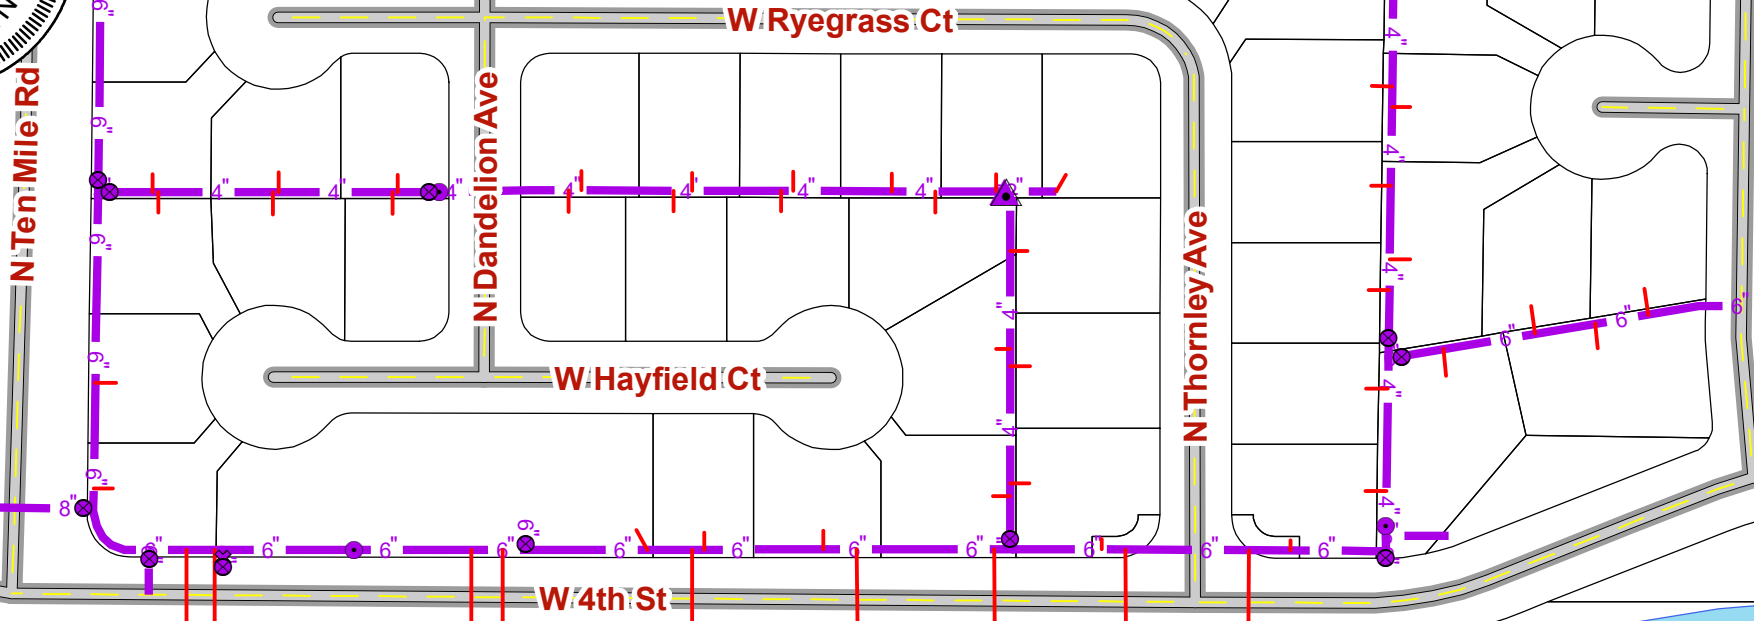

AMENDED PLAT OF KUNA LOTS 1 - 9 BLOCK 22

MLB
2018