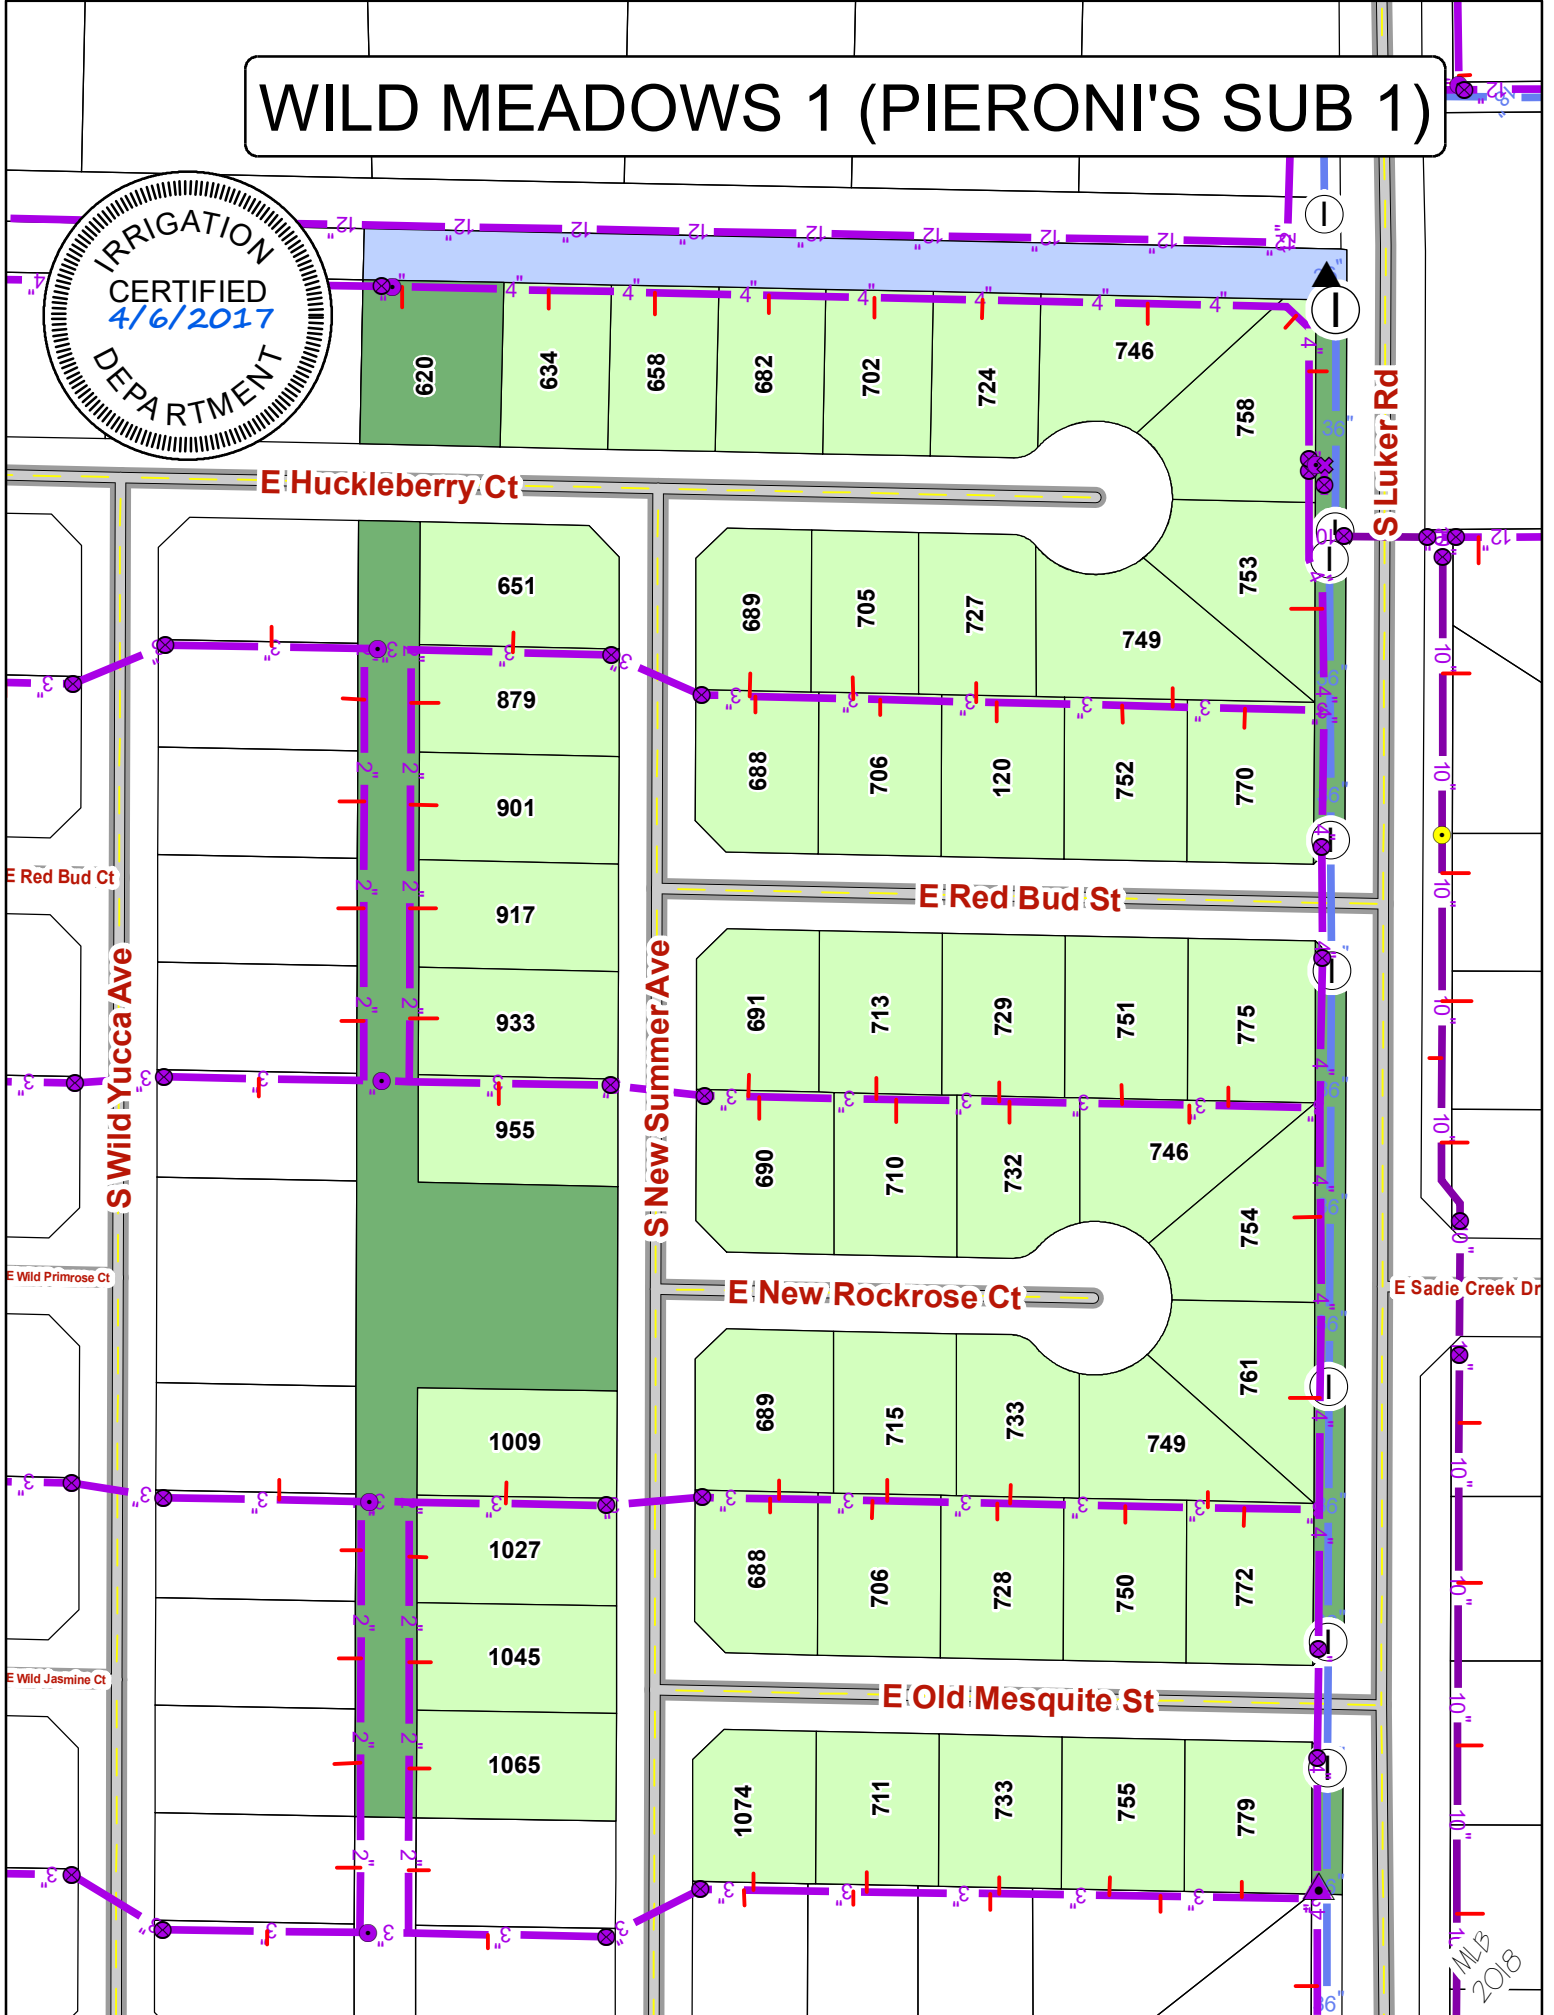

WILD MEADOWS 1 (PIERONI'S SUB 1)

MLB
2018