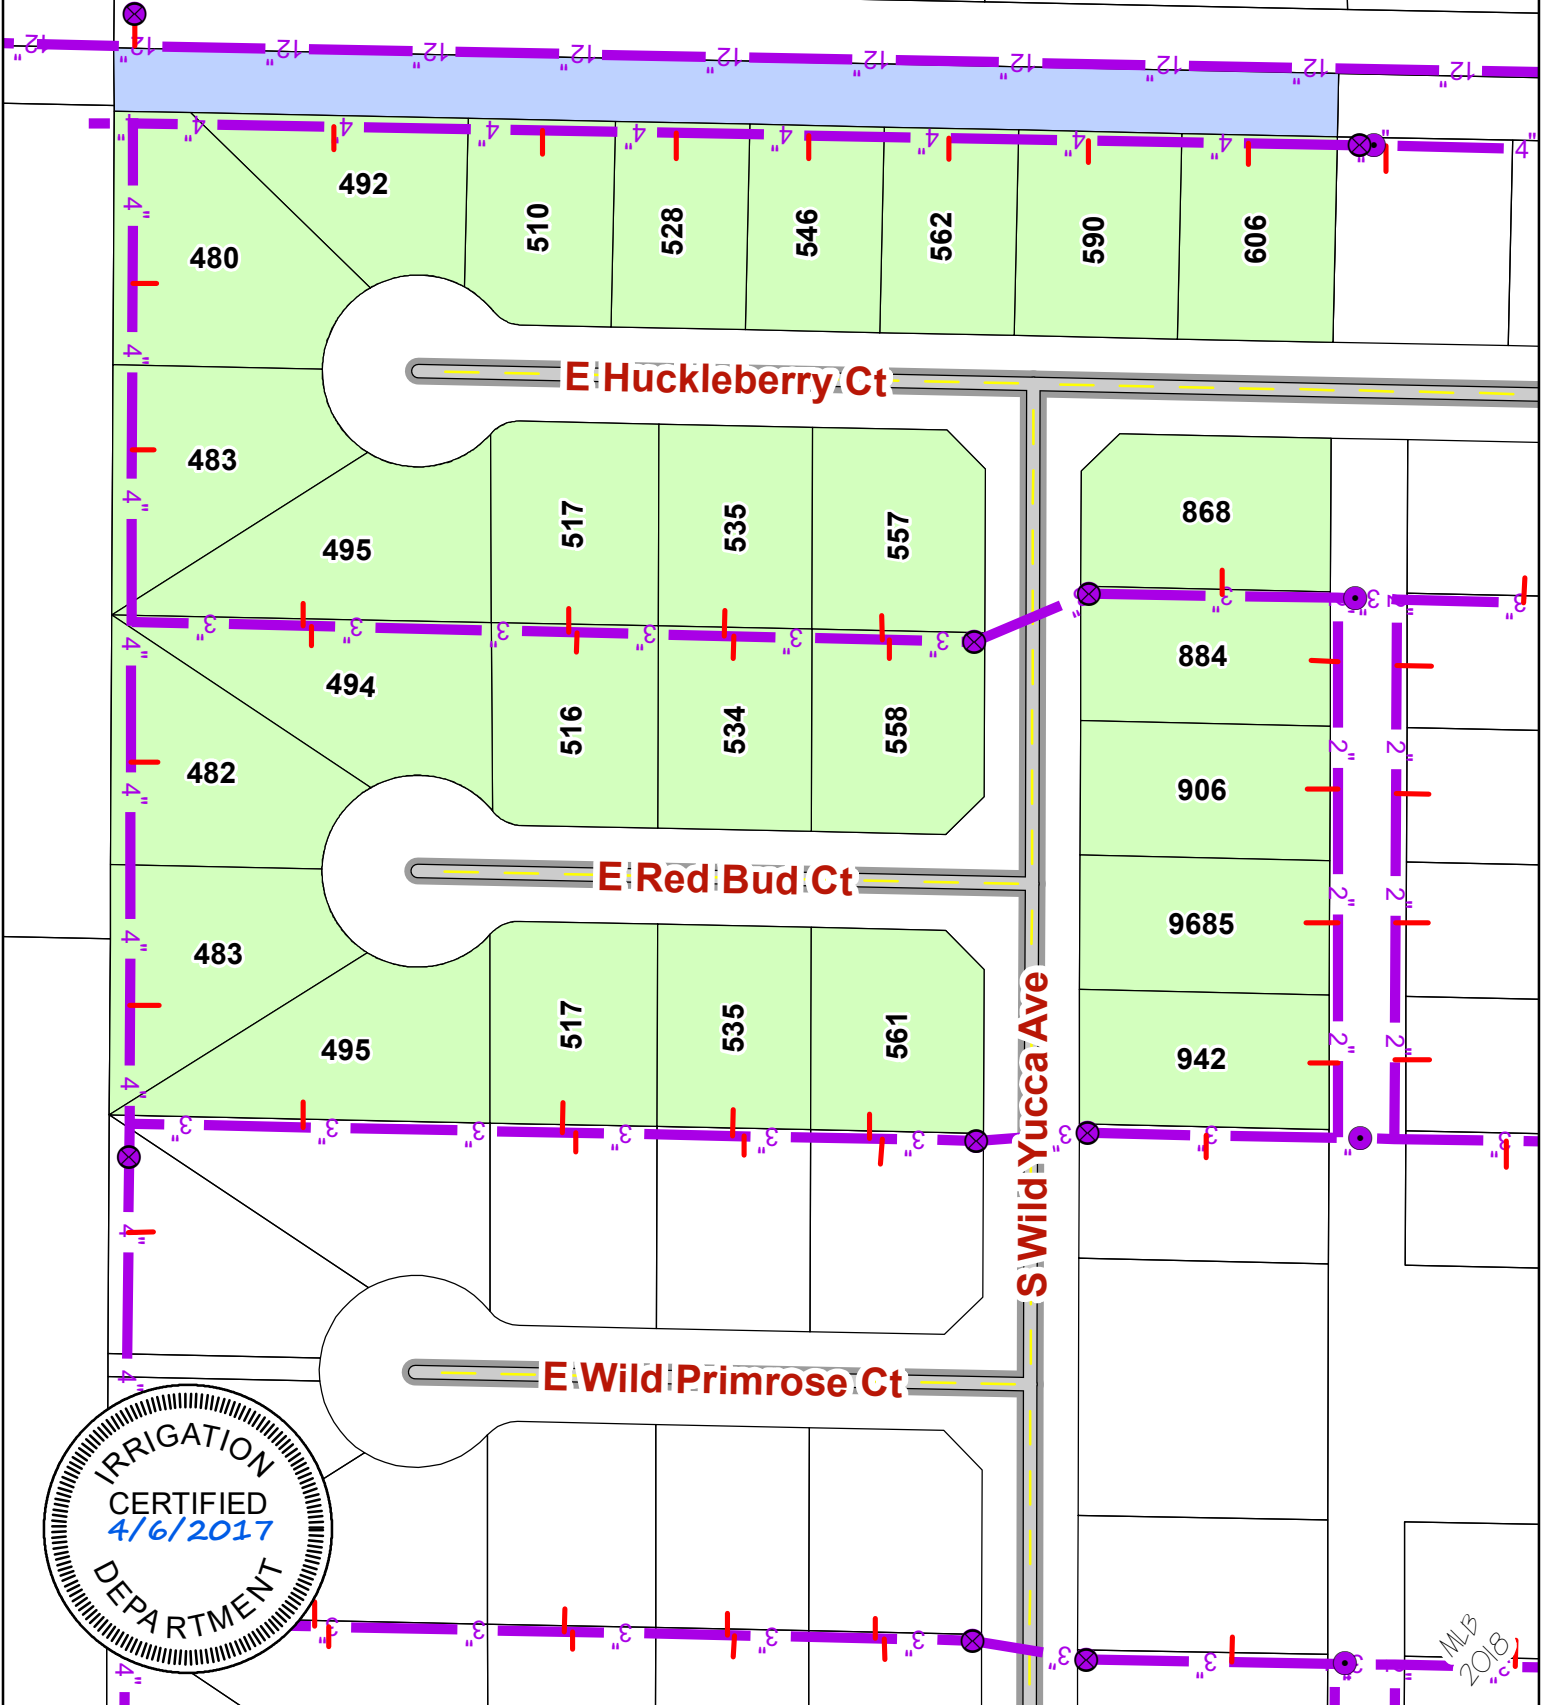

WILD MEADOWS 2 (PIERONI'S SUB 2)

MLB
2018