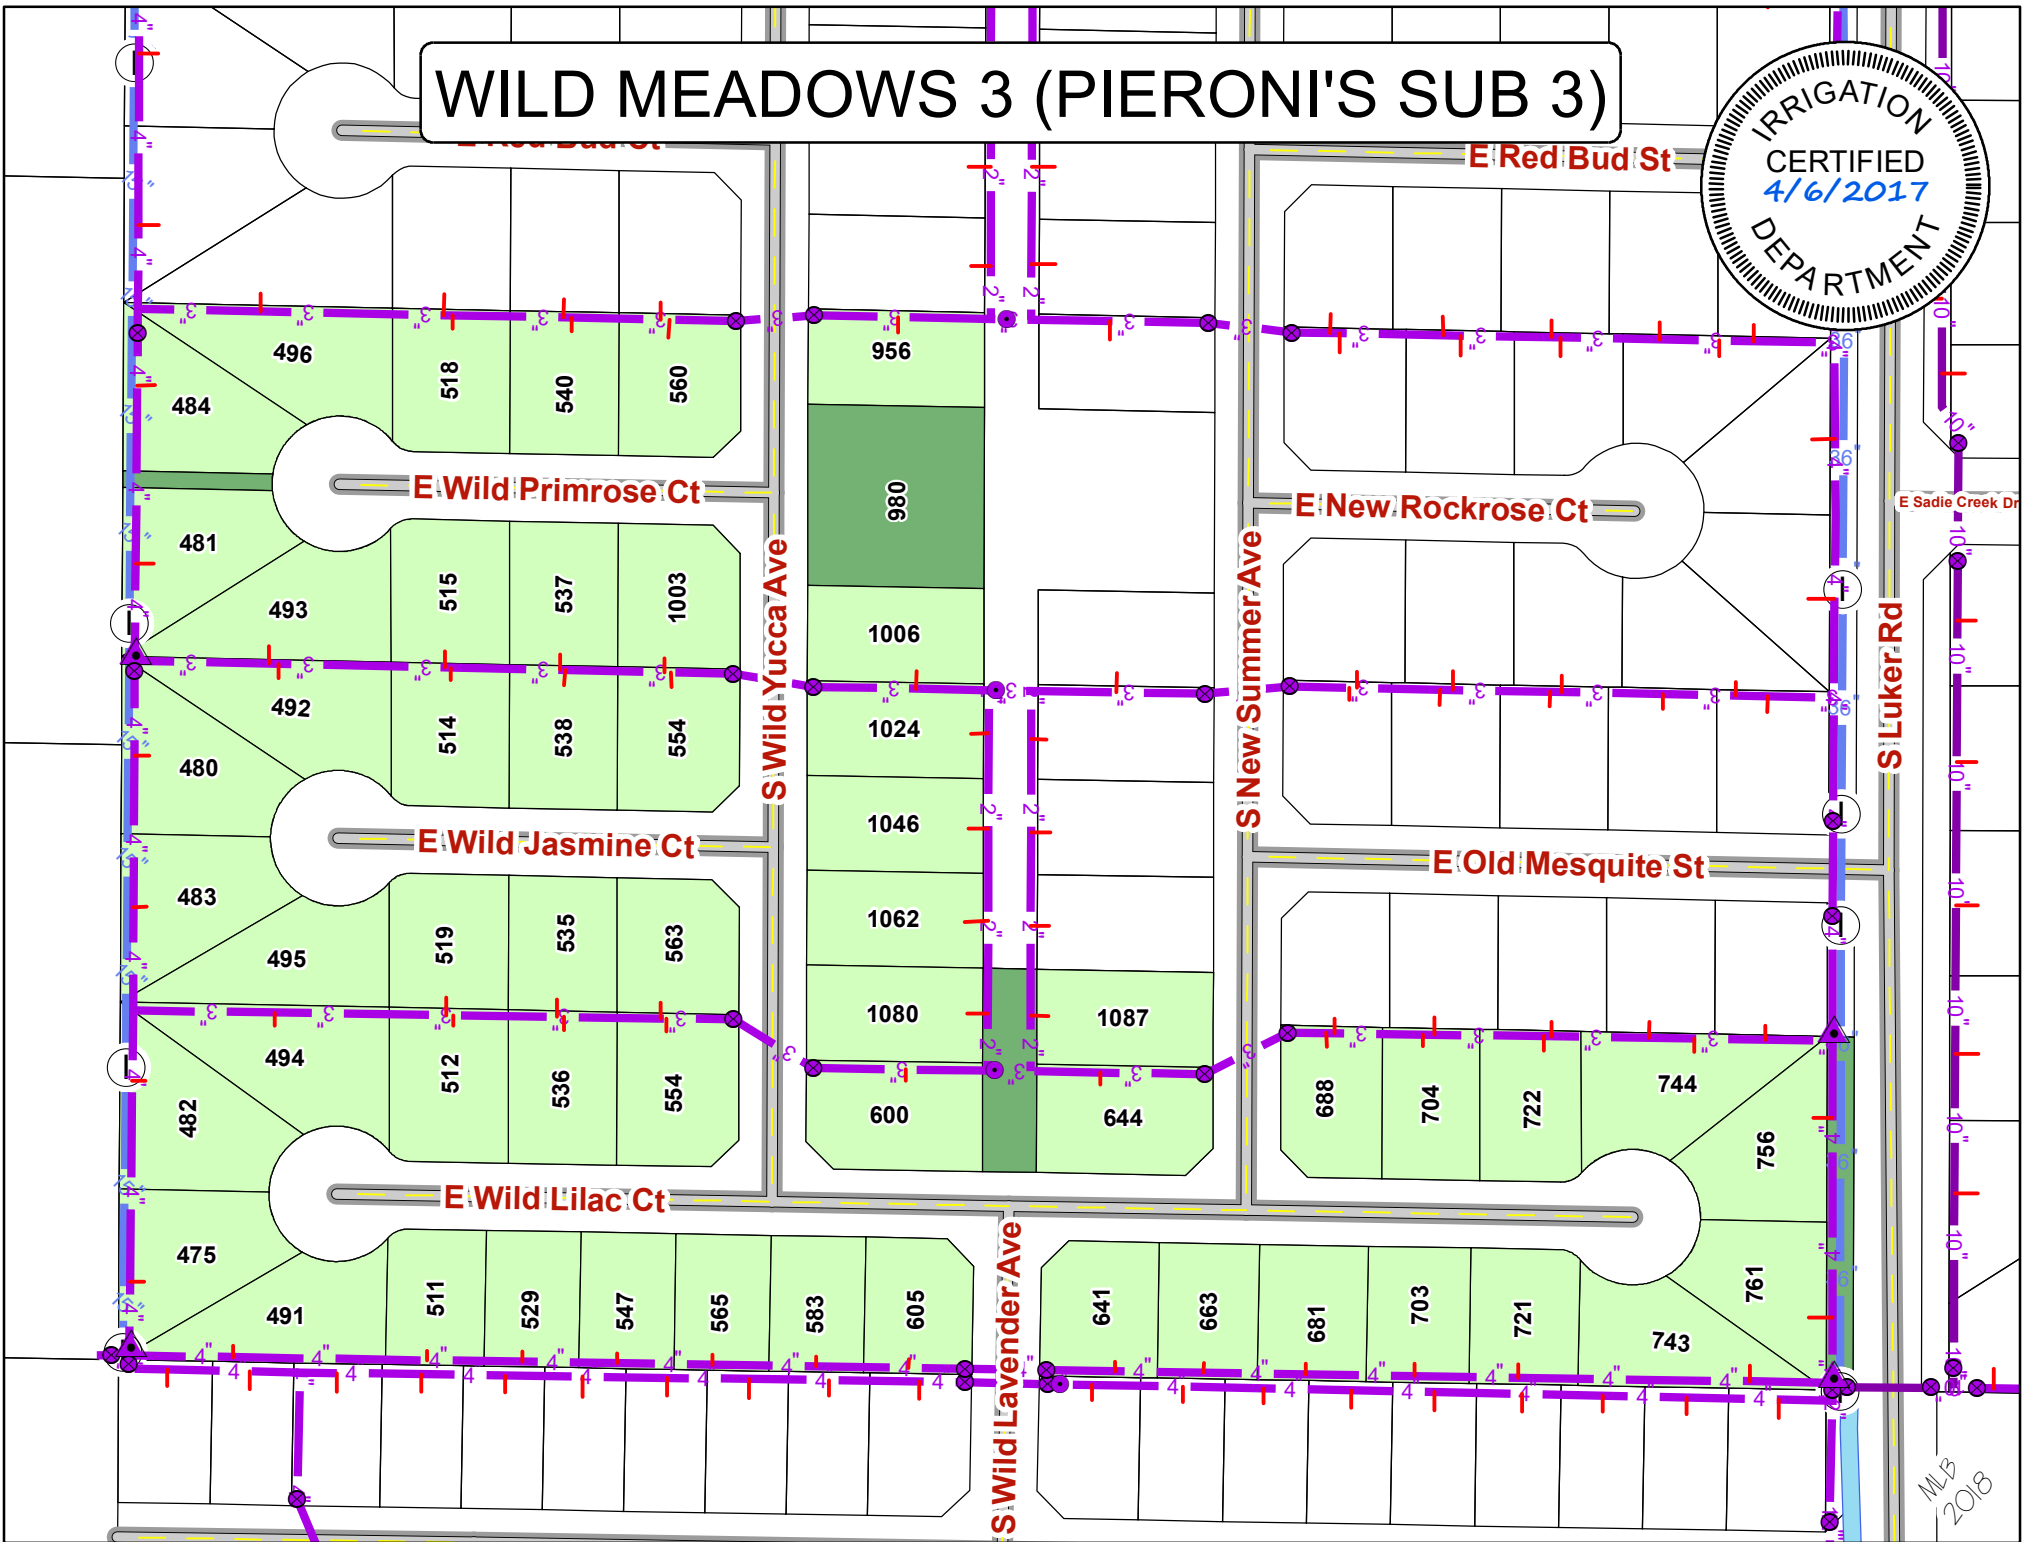

WILD MEADOWS 3 (PIERONI'S SUB 3)

MLB
2018