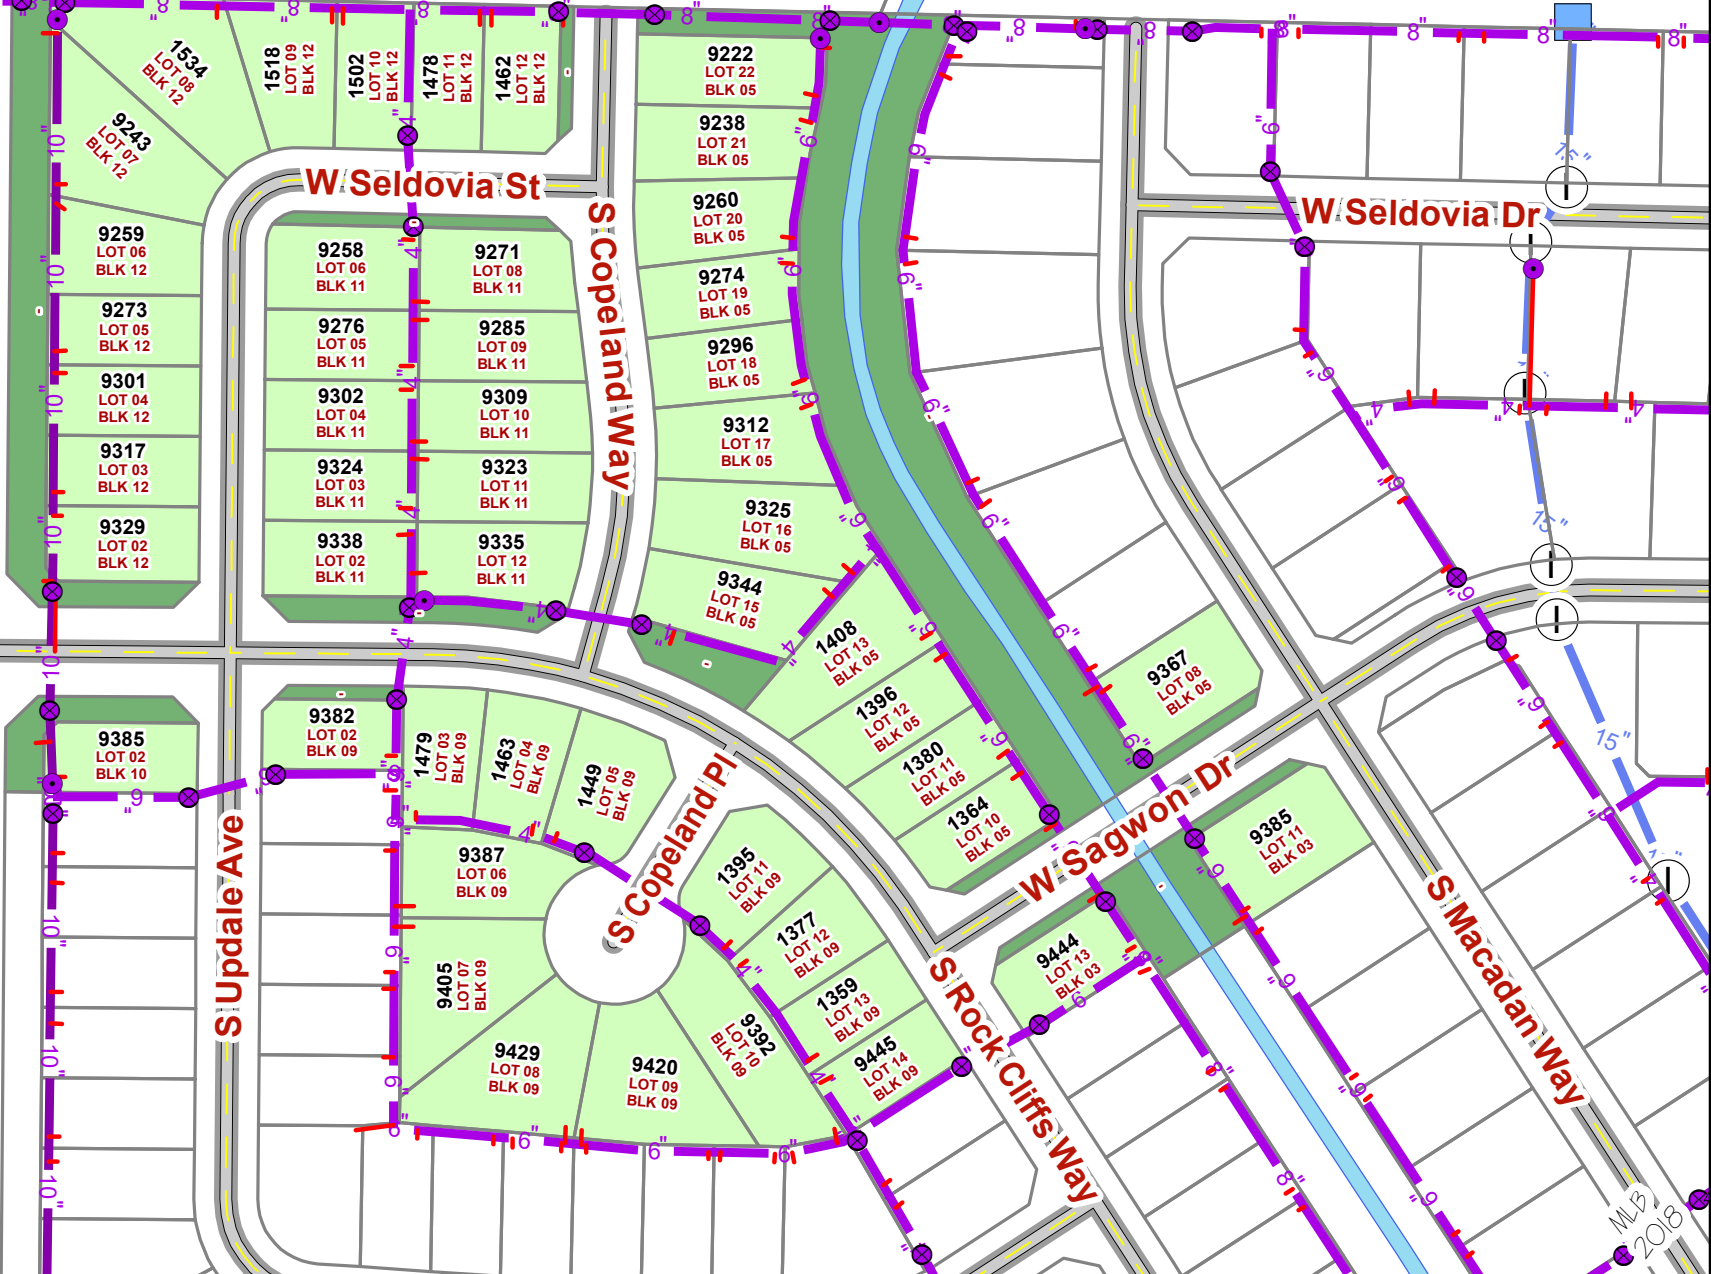

TIMBERMIST 2 SUBDIVISION

S Linder Rd

MLB 2018