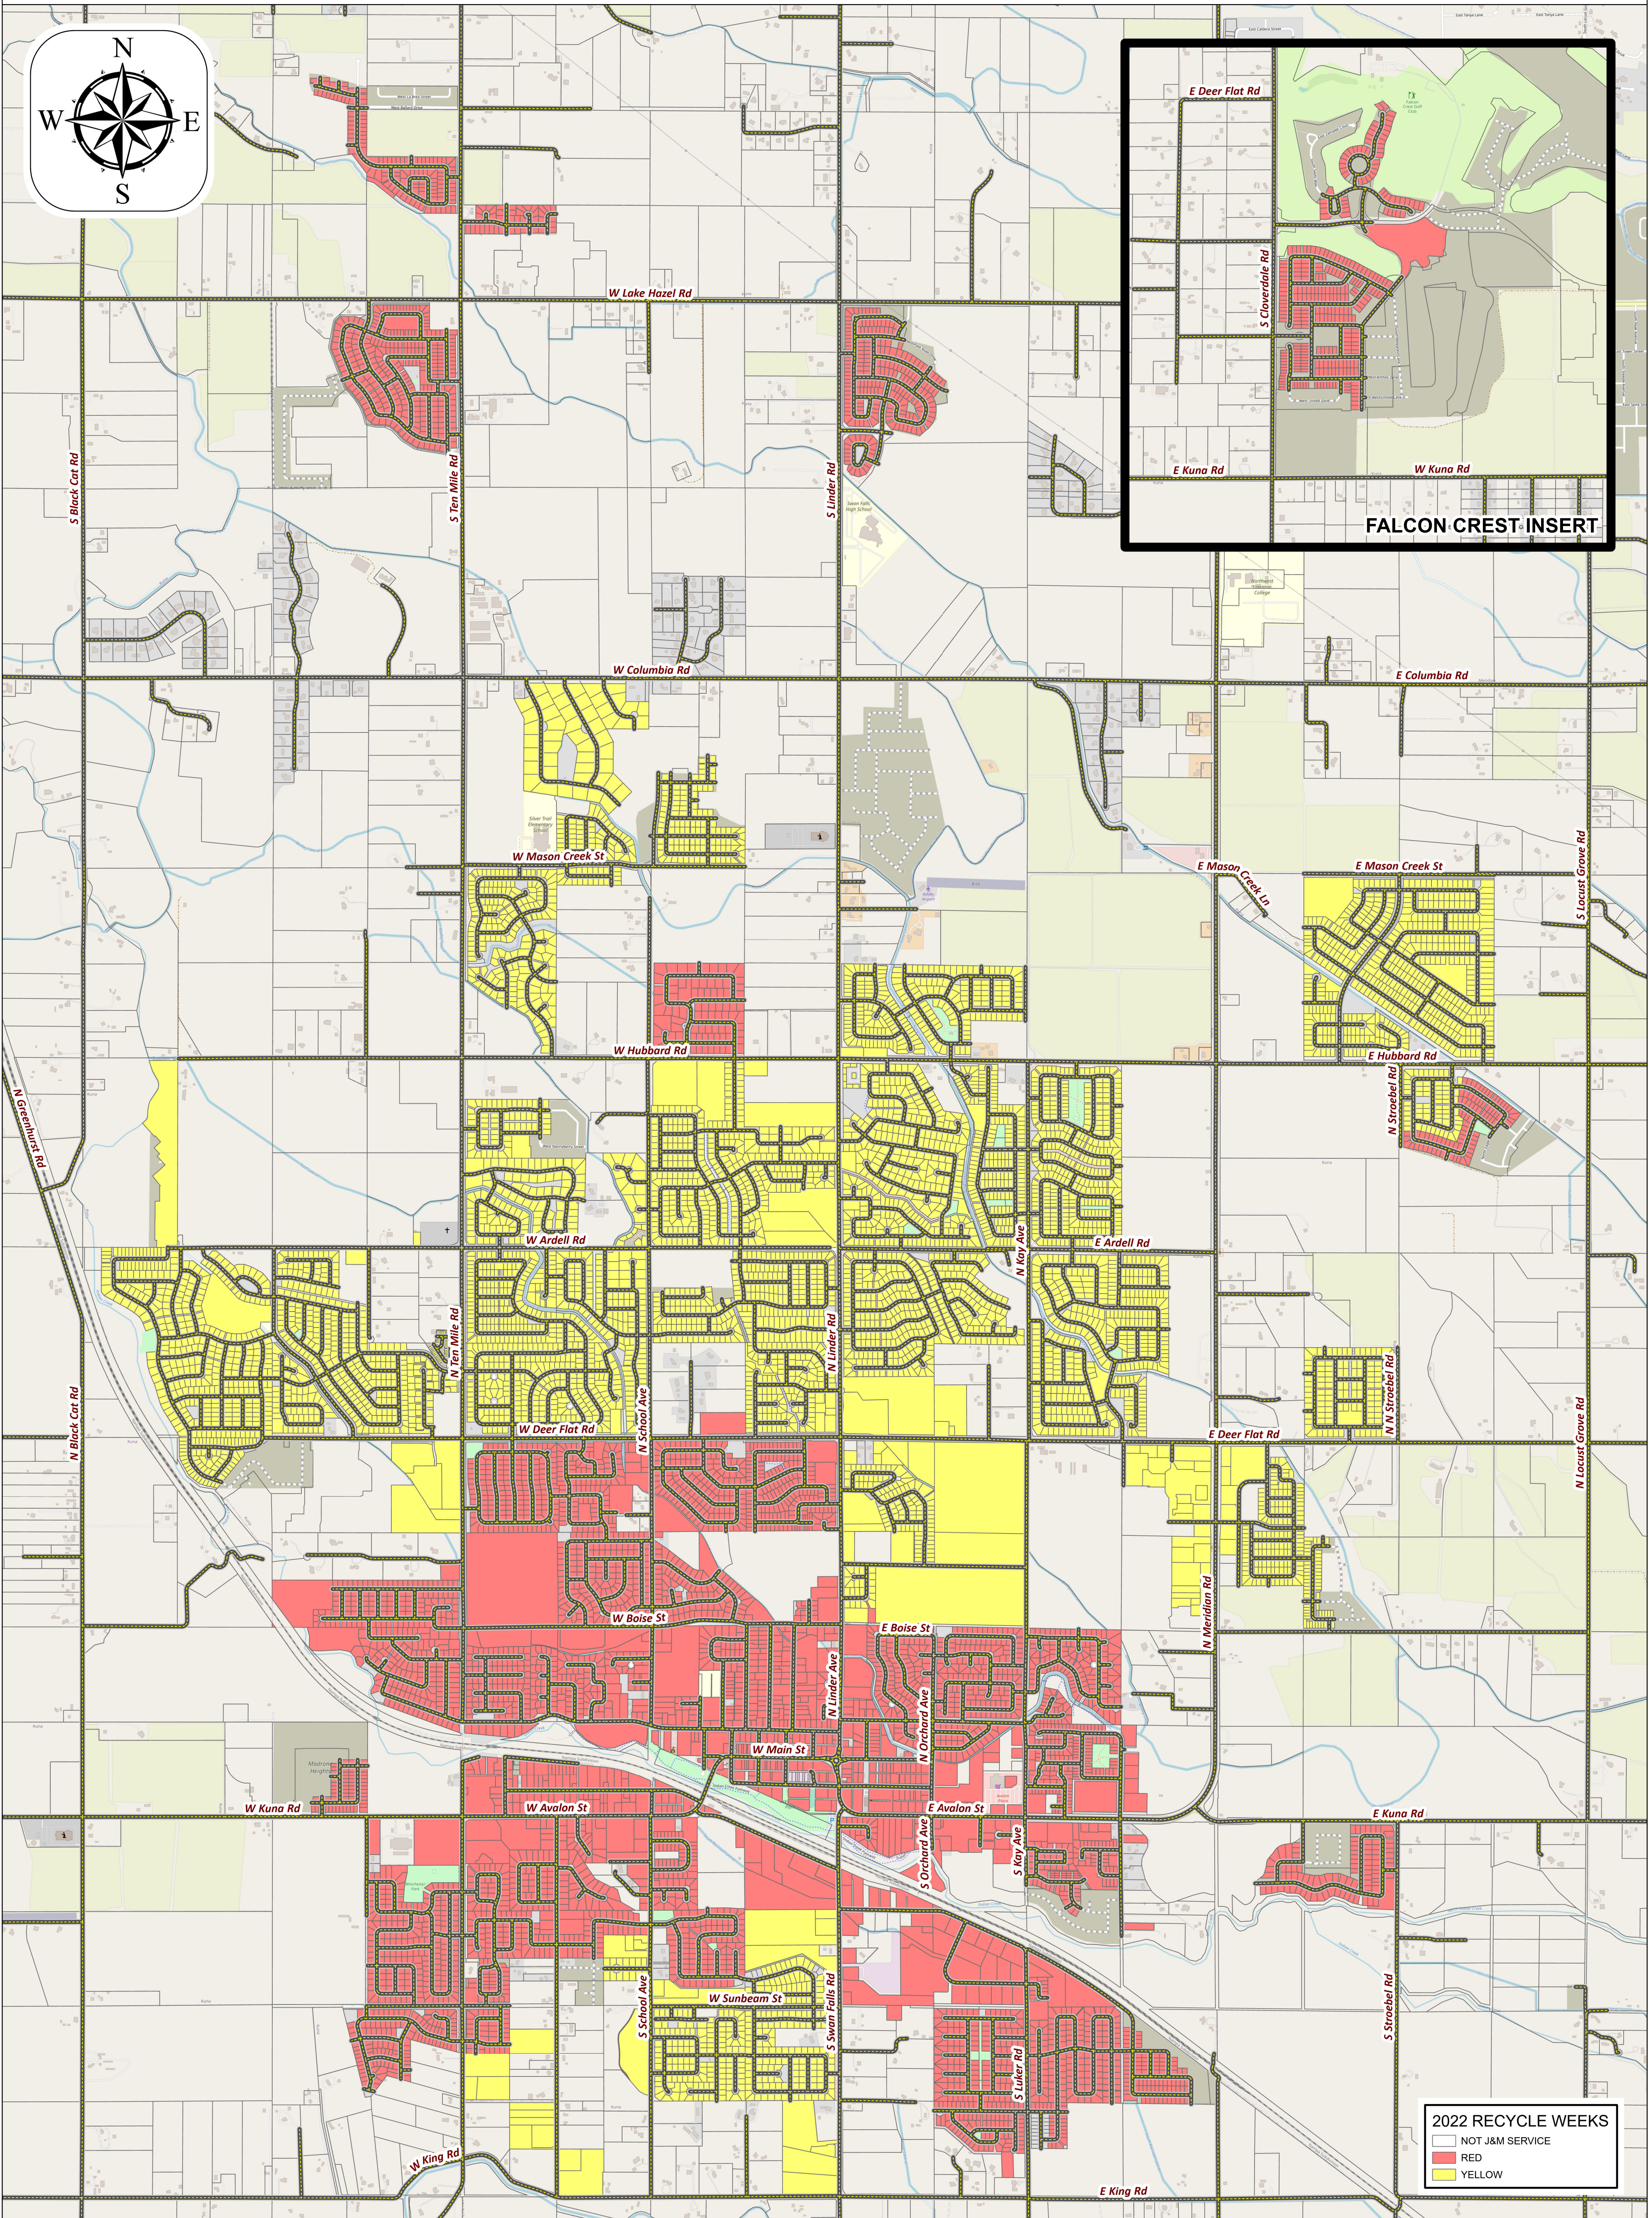

J&M ROUTE MAP

DECEMBER 19th, 2022

RECYCLE DAY ROUTES