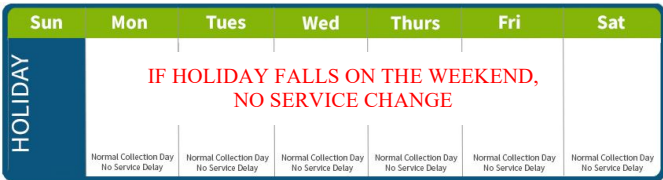

EXAMPLES:

2022 COLLECTION EVENTS:

- Christmas Tree Removal – January
- Hazardous Waste Collection – 3rd Wednesday of January, July, October
- Annual Kuna Clean up – April/May TBD
- Fall Leaf Removal – November

ALL DATES ARE TO BE DETERMINED; EVENT FLYERS WILL COME WITH YOUR BILLING

If you have any questions about your trash or recycling schedule or other services, want to add new service, change your service, add a dumpster for a few days. Please contact J&M Sanitation at 208-922-3313.

For all up to date information please follow us on Facebook.